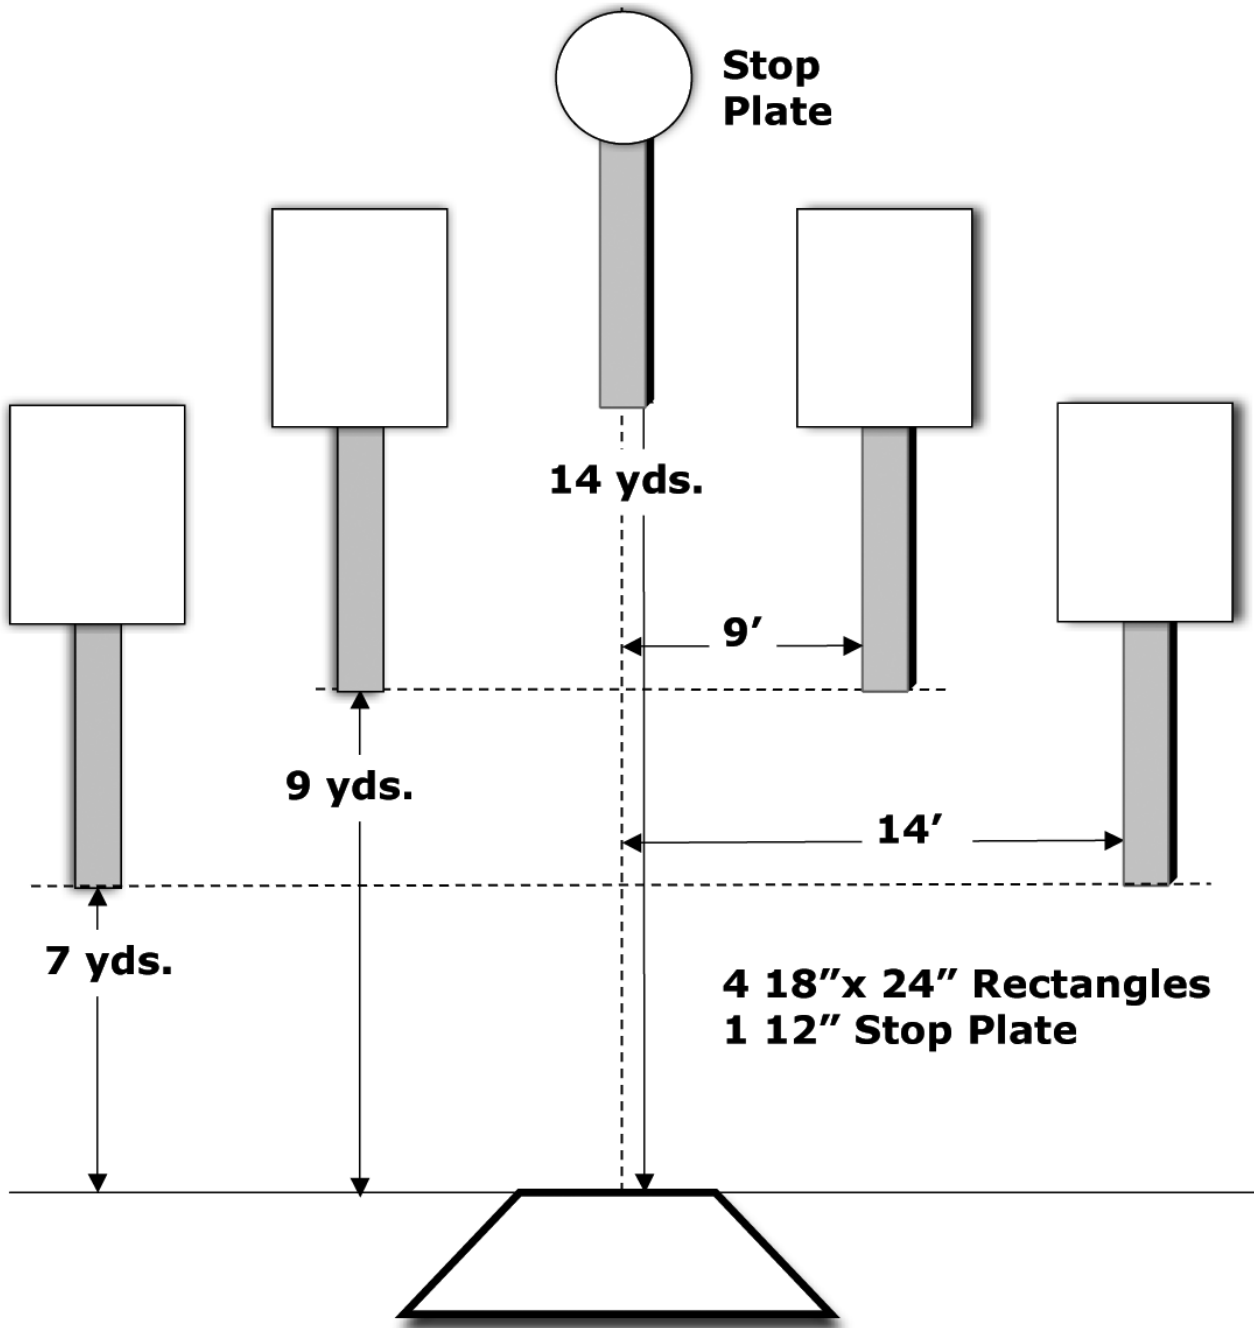

FALLING W

Start Position: Rested Ready

4 10" Plates
1 12" Stop Plate

FIVE TO GO

20 yds.

GALLERY

Start Position: Low Ready

OUTSIDER

Start Position: Low Ready

ROUNABOUT

Start Position: Rested Ready

SPEED OPTION