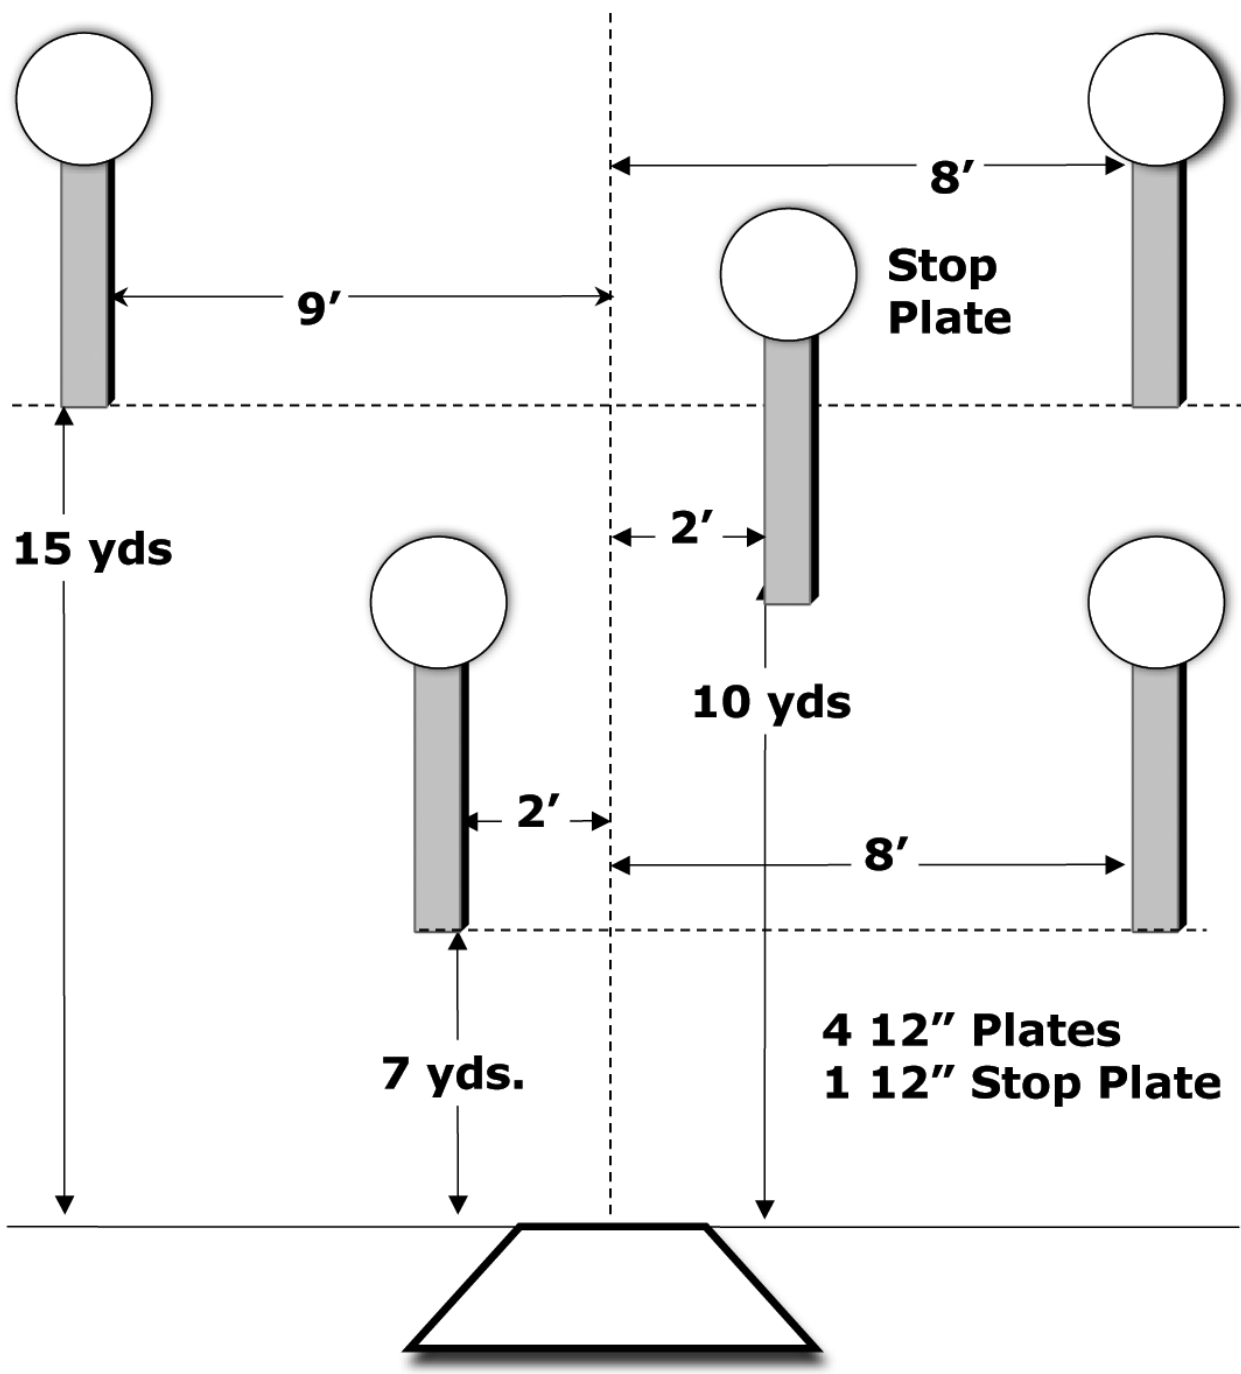

FALLING W

Start Position: Rested Ready

4 10" Plates
1 12" Stop Plate

FIVE TO GO

20 yds.

GALLERY

Start Position: Low Ready

OUTSIDER

Start Position: Low Ready

ROUNABOUT

Start Position: Rested Ready

SPEED OPTION