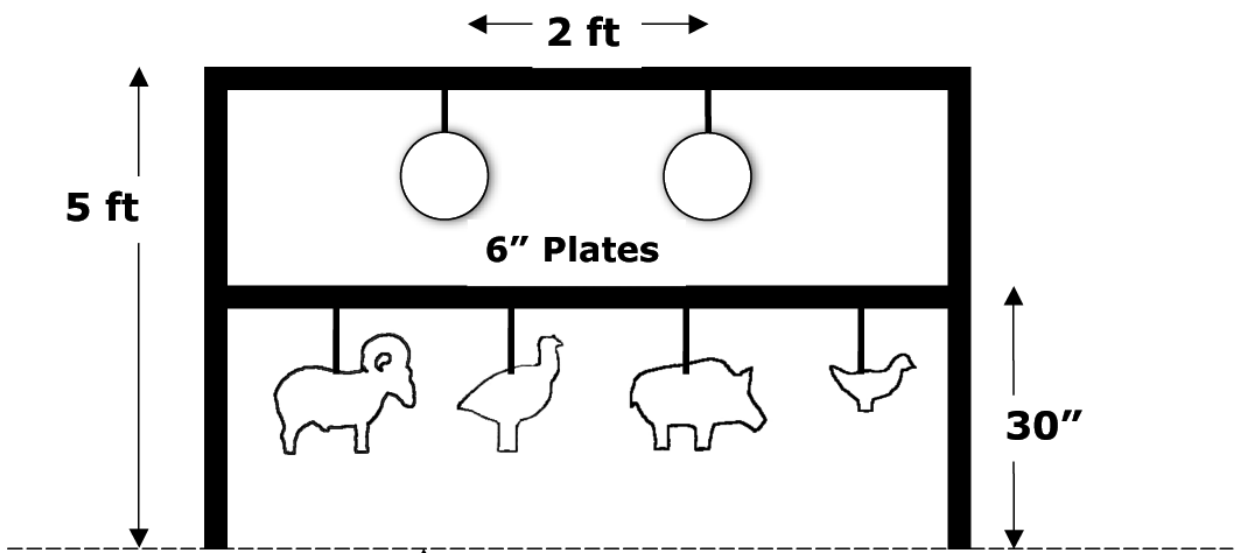

FALLING W

Start Position: Rested Ready

4 10" Plates
1 12" Stop Plate

FIVE TO GO

20 yds.

GALLERY

Start Position: Low Ready

OUTSIDER

Start Position: Low Ready

ROUNABOUT

Start Position: Rested Ready

SPEED OPTION