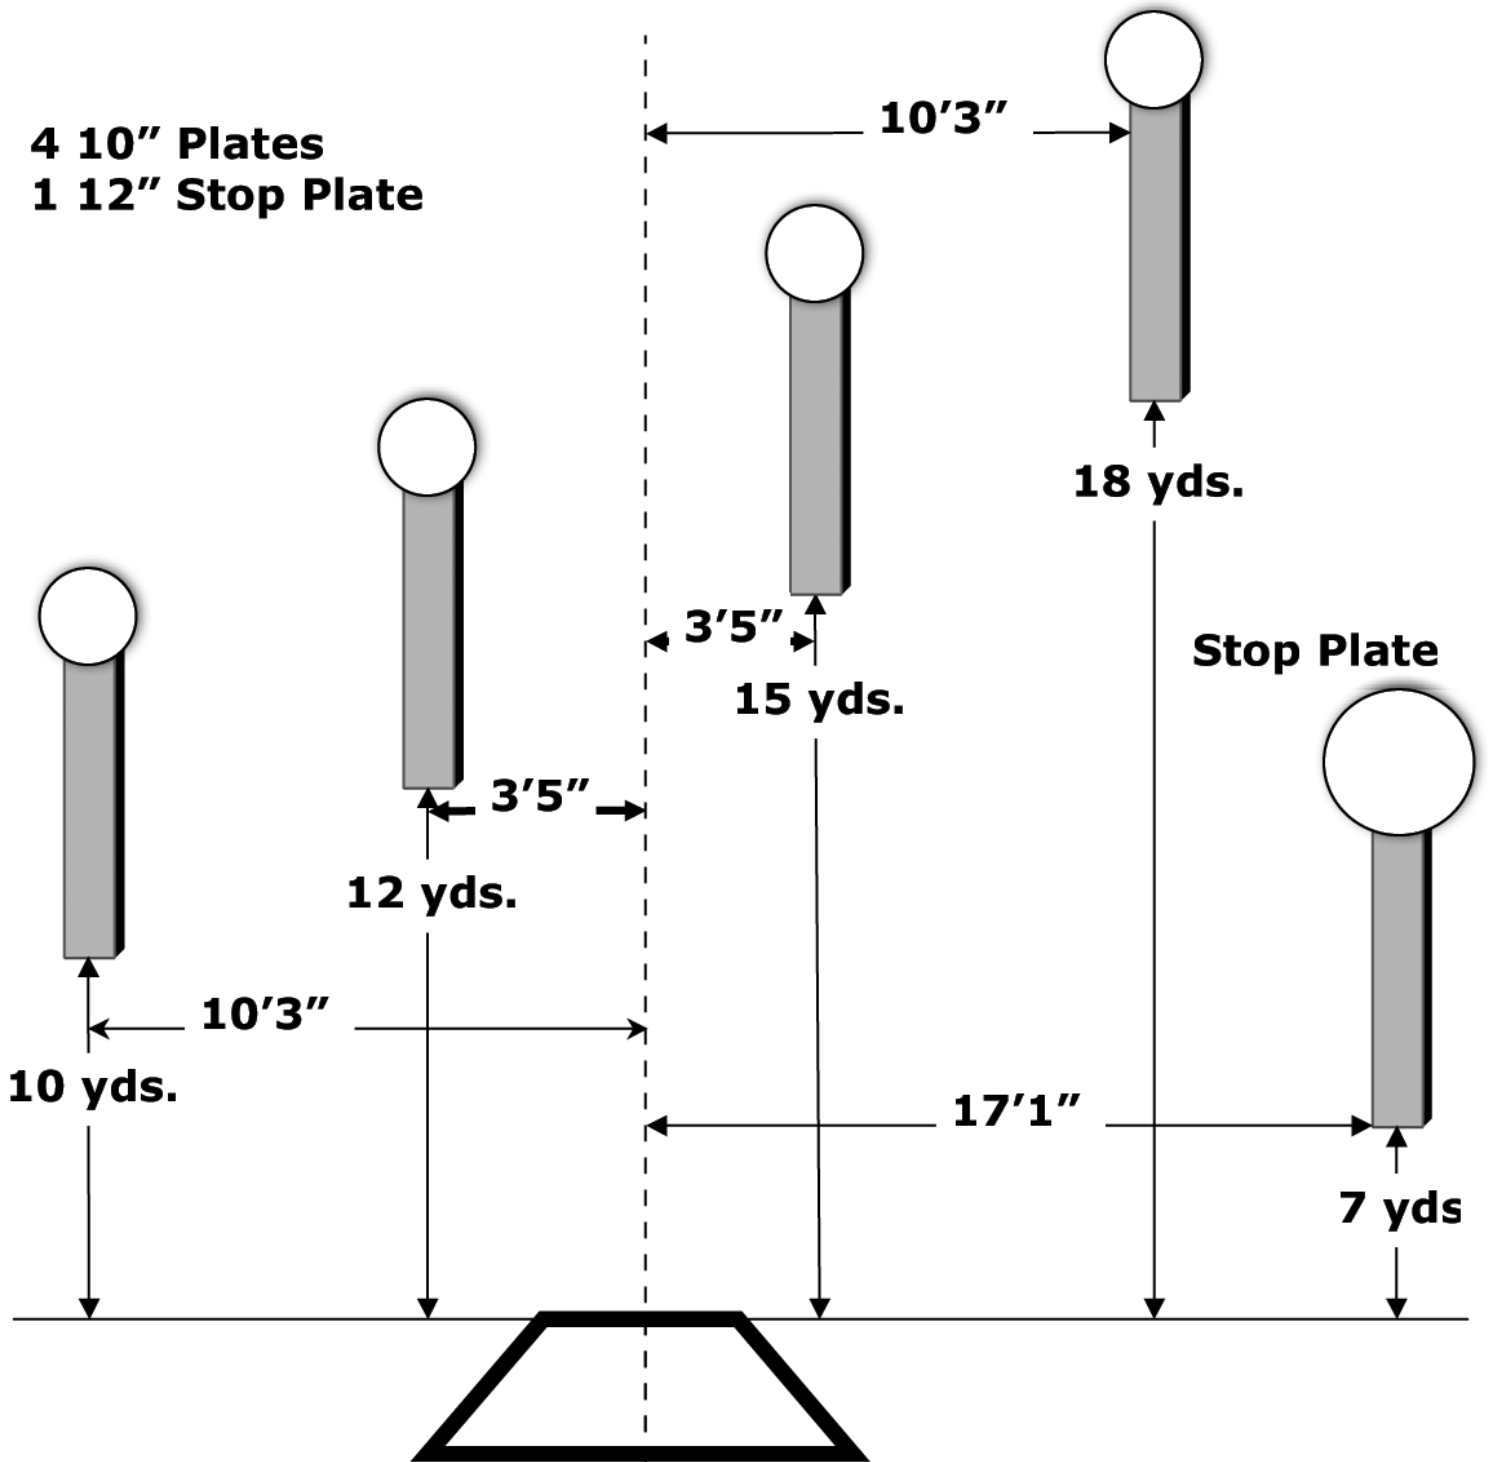

FALLING W

Start Position: Rested Ready

4 10" Plates
1 12" Stop Plate

FIVE TO GO

20 yds.

GALLERY

Start Position: Low Ready

OUTSIDER

Start Position: Low Ready

ROUNABOUT

Start Position: Rested Ready

SPEED OPTION