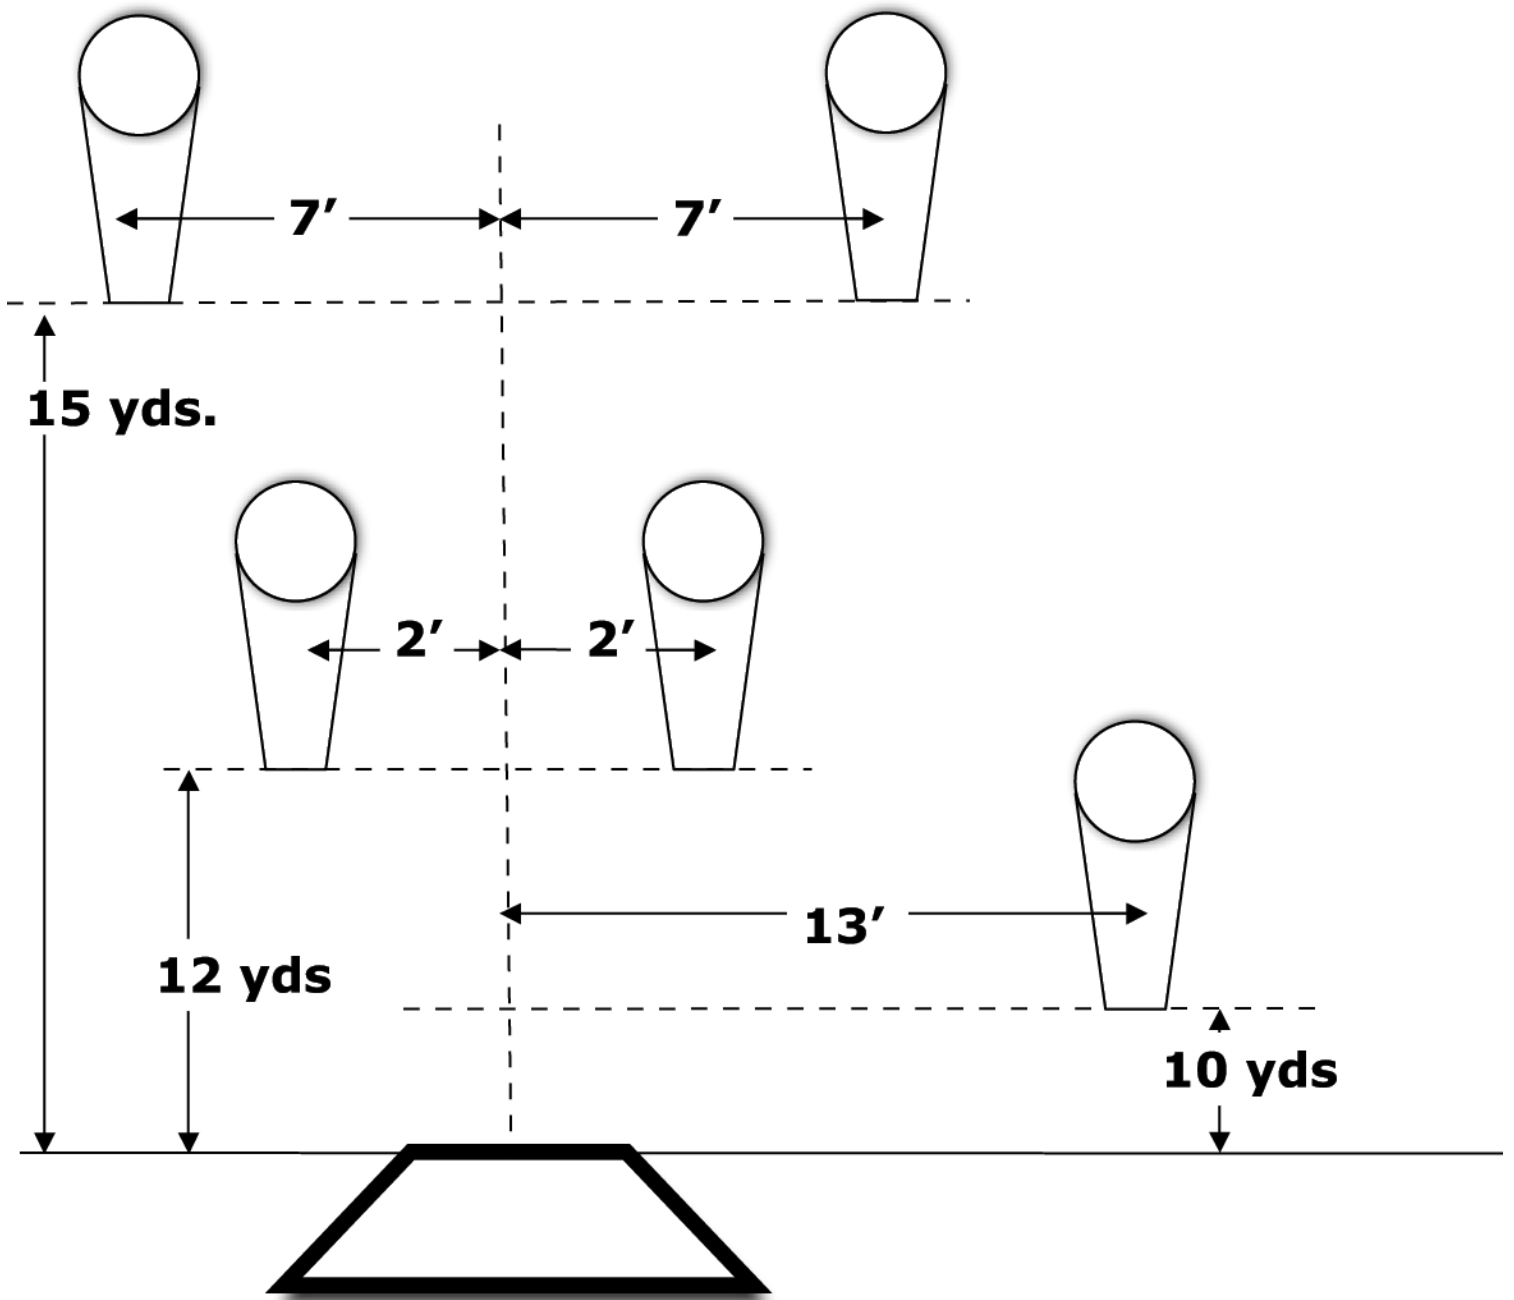

FALLING W

Start Position: Rested Ready

4 10" Plates
1 12" Stop Plate

FIVE TO GO

20 yds.

GALLERY

Start Position: Low Ready

OUTSIDER

Start Position: Low Ready

ROUNABOUT

Start Position: Rested Ready

SPEED OPTION