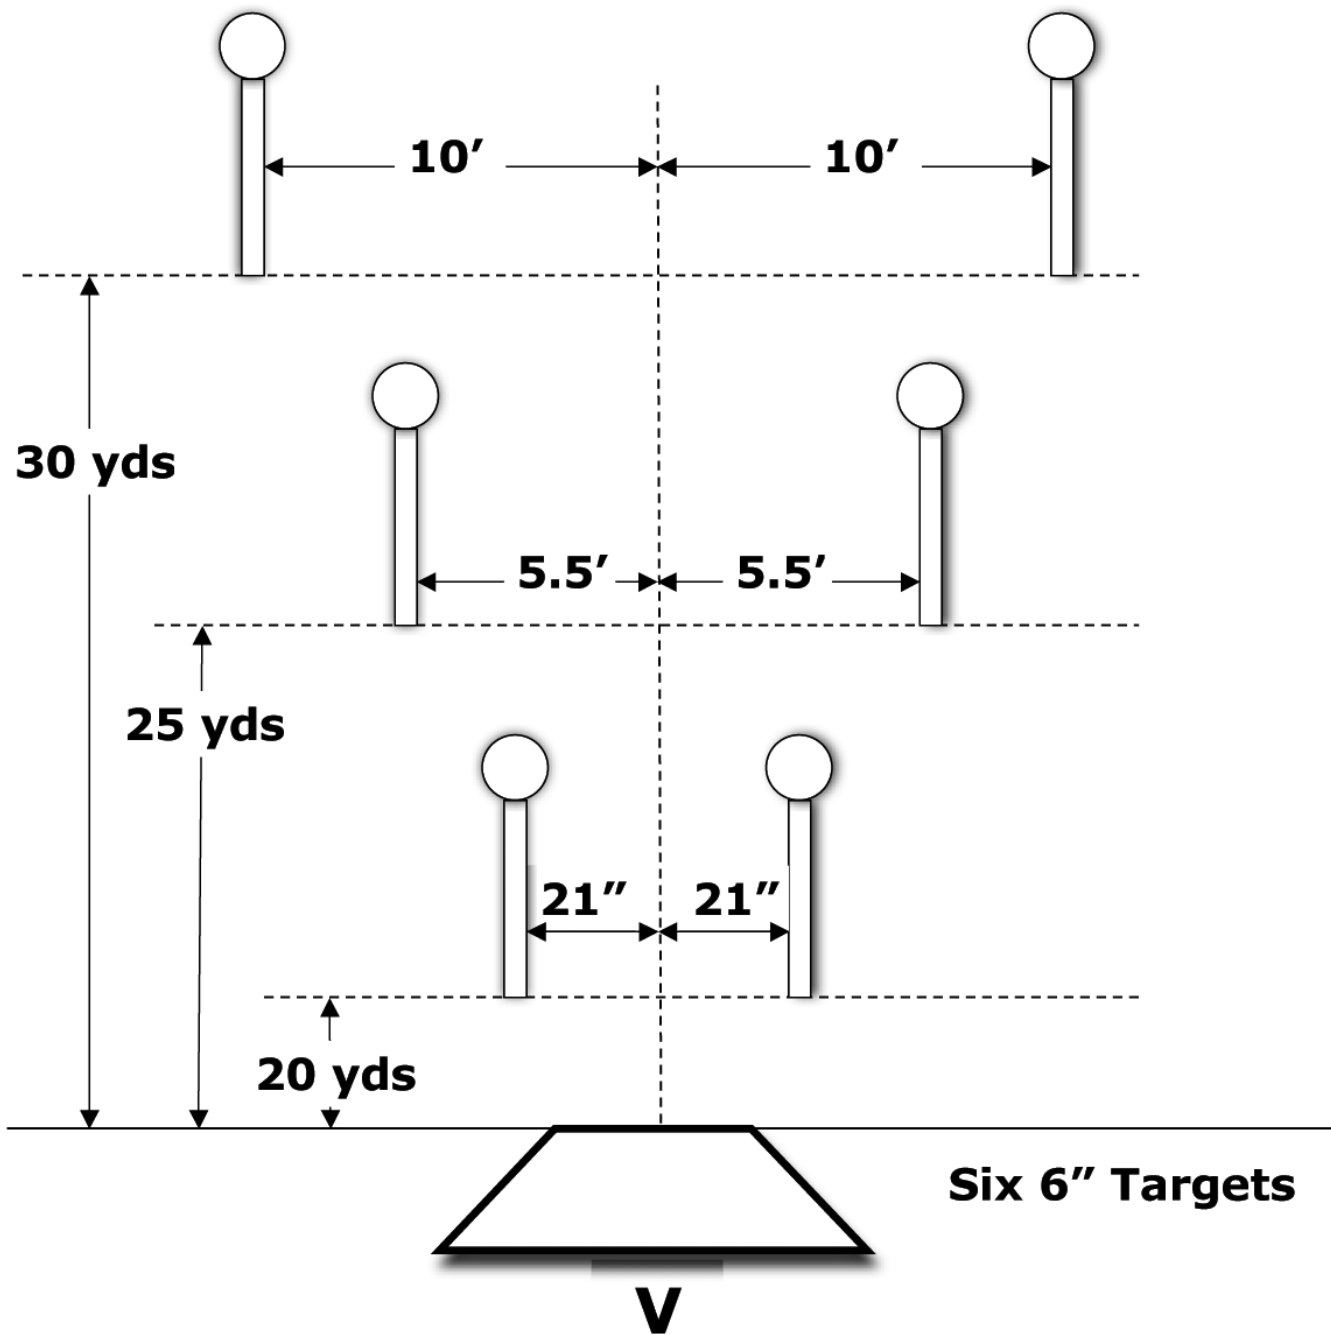

FALLING W

Start Position: Rested Ready

4 10" Plates
1 12" Stop Plate

FIVE TO GO

20 yds.

GALLERY

Start Position: Low Ready

OUTSIDER

Start Position: Low Ready

ROUNABOUT

Start Position: Rested Ready

SPEED OPTION