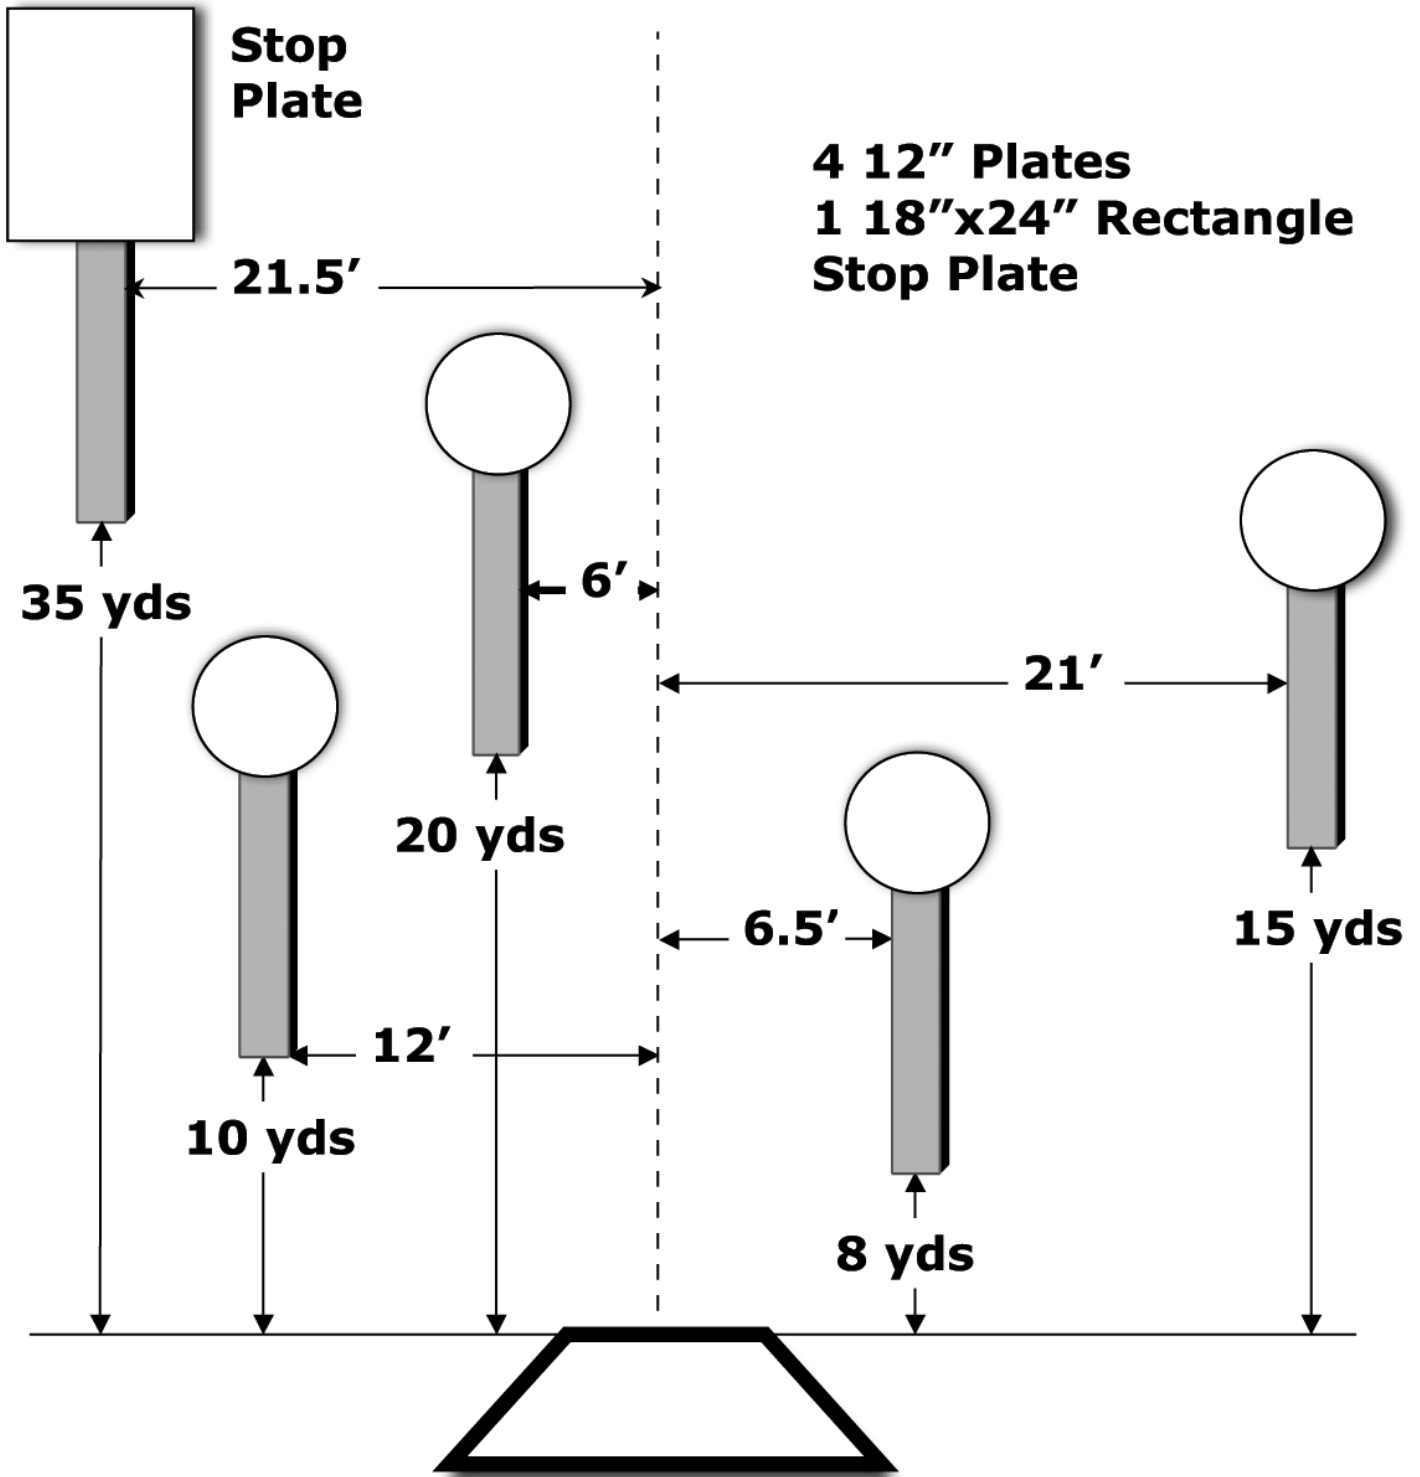

FALLING W

Start Position: Rested Ready

4 10" Plates
1 12" Stop Plate

FIVE TO GO

20 yds.

GALLERY

Start Position: Low Ready

OUTSIDER

Start Position: Low Ready

ROUNABOUT

Start Position: Rested Ready

SPEED OPTION