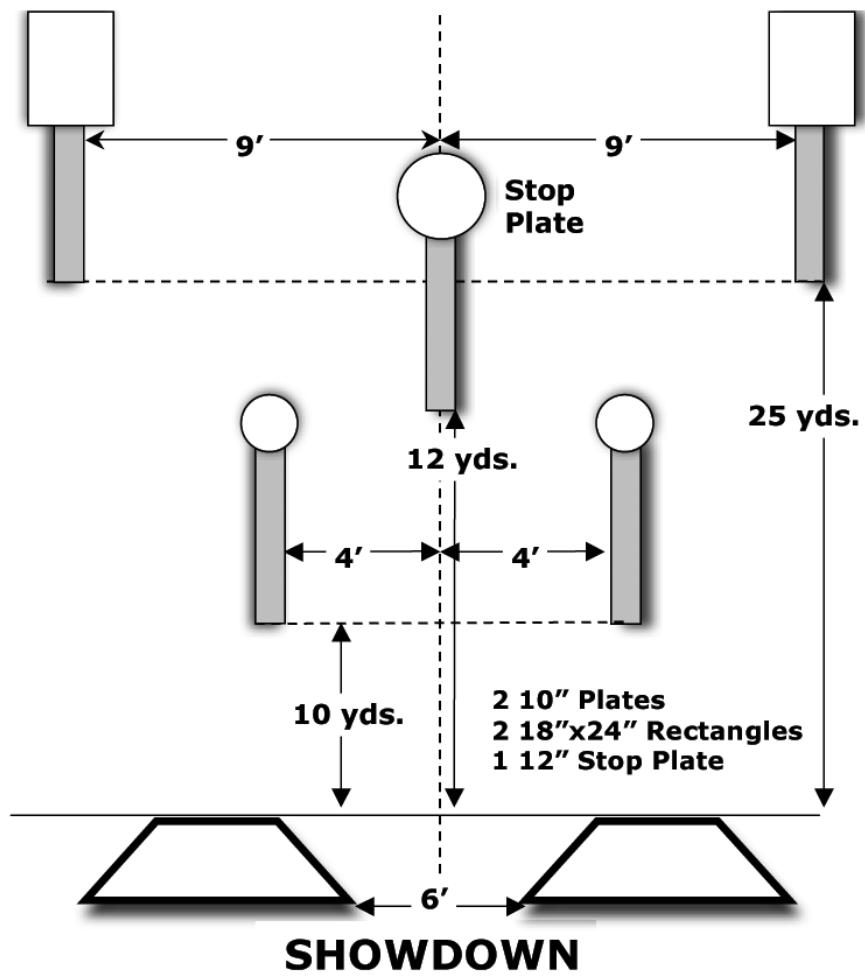

FALLING W

Start Position: Rested Ready

4 10" Plates
1 12" Stop Plate

FIVE TO GO

20 yds.

GALLERY

Start Position: Low Ready

OUTSIDER

Start Position: Low Ready

ROUNABOUT

Start Position: Rested Ready

SPEED OPTION