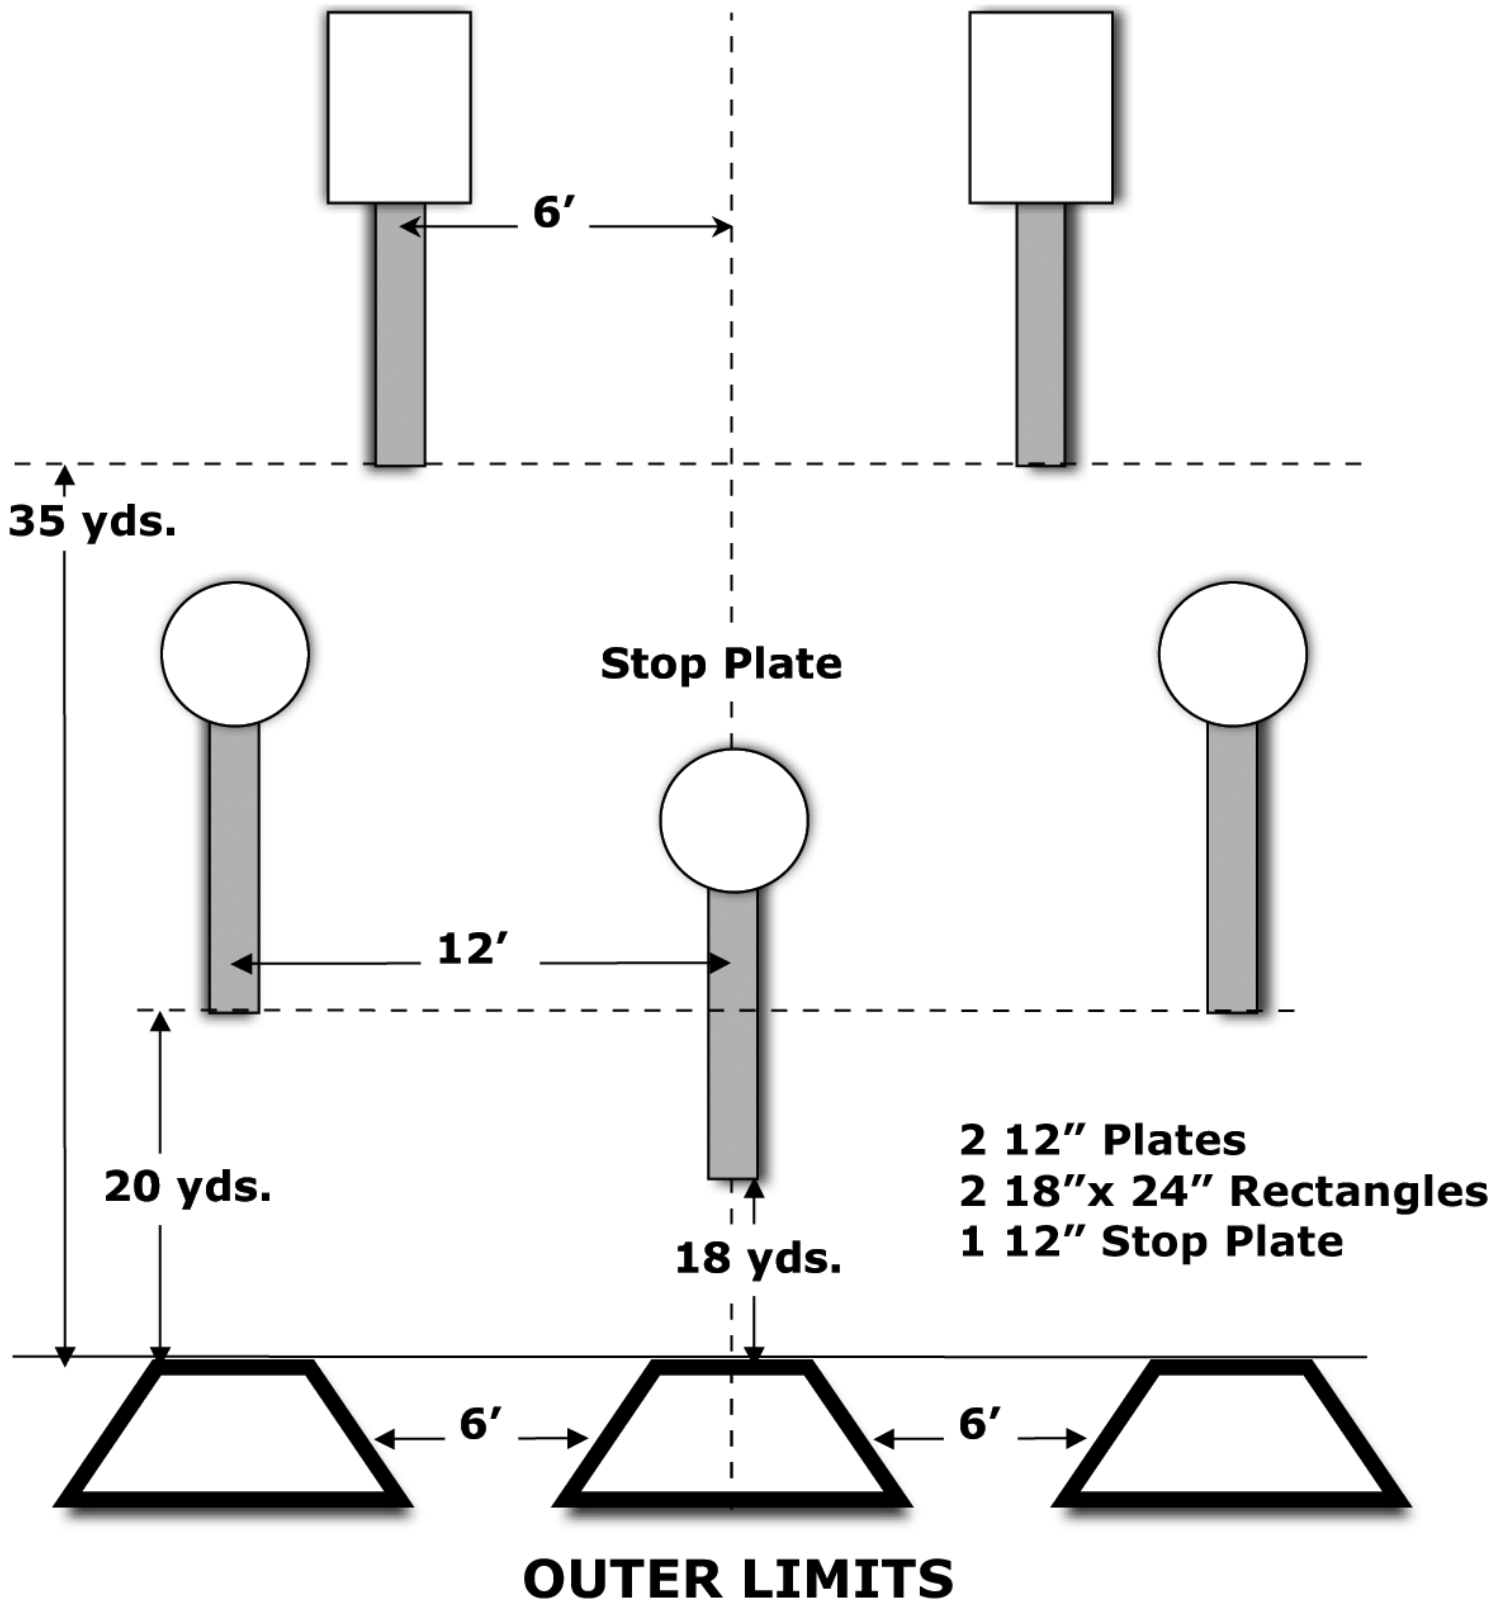

FALLING W

Start Position: Rested Ready

4 10" Plates
1 12" Stop Plate

FIVE TO GO

20 yds.

GALLERY

Start Position: Low Ready

OUTSIDER

Start Position: Low Ready

ROUNABOUT

Start Position: Rested Ready

SPEED OPTION