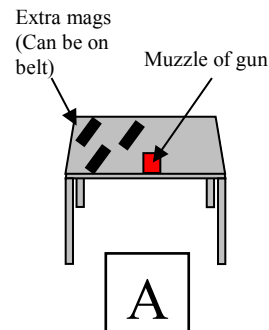

Knockdown Steel

LIPSA All Different Shapes

RULES: Practical Shooting Handbook, Latest Edition **Course Designer:** Michael Linsalata, Anthony Bruno

START POSITION: Standing in Box A. Gun is loaded with 10 rounds only. Muzzle of gun is touching table. Extra mags are on table or on belt.

SCORING:	Comstock, 29 rounds, 145 points
TARGETS:	29 pieces of steel
SCORED HITS:	Steel Down = 1A
START-STOP:	Audible-Last Shot
PENALTIES:	Procedural -10
	Miss -10

STAGE PROCEDURE
At signal, engage all steel as it becomes visible from within Box A. Reload when necessary with mags from table or belt.

Stage 1

Knockdown Steel

LIPSA Snaking Steel

RULES: Practical Shooting Handbook, Latest Edition **Course Designer:** Michael Linsalata, Anthony Bruno

START POSITION: Standing in Box A. Gun is loaded with 10 rounds only. Muzzle of gun is touching table. Extra mags are on table or on belt.

Stage 2

Knockdown Steel

LIPSA

Rows of Steel

RULES: Practical Shooting Handbook, Latest Edition **Course Designer:** Michael Linsalata, Anthony Bruno

START POSITION: Standing in Box A. Gun is loaded with 10 rounds only. Muzzle of gun is touching table. Extra mags are on table or on belt.