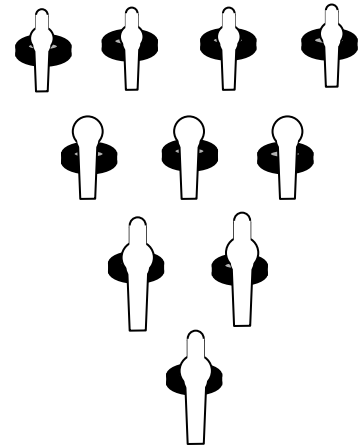

Knockdown Steel

LIPSA

Bowling 4 Steel

RULES: Practical Shooting Handbook, Latest Edition Course Designer: Michael Linsalata, Anthony Bruno

START POSITION: Standing in Box A. Gun is loaded with 10 rounds only. Muzzle of gun is touching table. Extra mags are on table or on belt.

STAGE PROCEDURE

At signal, engage all steel as they become visible from within Box A. Reload when necessary with mags from table or belt.

SCORING

SCORING: Comstock, 30 rounds, 150 points
TARGETS: 30 pieces of steel
SCORED HITS: Steel Down = 1A
START-STOP: Audible-Last Shot
PENALTIES: Procedural -10
Miss -10

P21-P30

Extra mags
(can be on
belt)

Muzzle of gun

Stage 5