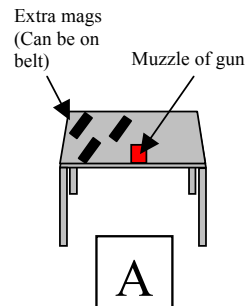

STAGE PROCEDURE
At signal, engage all steel as they become visible from within Box A. Reload when necessary with mags from table or belt.

SCORING
SCORING: Comstock, 30 rounds, 150 points
TARGETS: 30 pieces of steel
SCORED HITS: Steel Down = 1A
START-STOP: Audible-Last Shot
PENALTIES: Procedural -10
Miss -10

Stage 2

Knockdown Steel

LIPSA

Rows of Steel

RULES: Practical Shooting Handbook, Latest Edition **Course Designer:** Michael Linsalata, Anthony Bruno

START POSITION: Standing in Box A. Gun is loaded with 10 rounds only. Muzzle of gun is touching table. Extra mags are on table or on belt.

SCORING: Comstock, 30 rounds, 150 points
TARGETS: 30 pieces of steel
SCORED HITS: Steel Down = 1A
START-STOP: Audible-Last Shot
PENALTIES: Procedural -10
 Miss -10

STAGE PROCEDURE
 At signal, engage all steel as it becomes visible from within Box A. Reload when necessary with mags from table or belt.

Stage 3

Knockdown Steel

LIPSA

Platoon of Steel

RULES: Practical Shooting Handbook, Latest Edition Course Designer: Michael Linsalata, Anthony Bruno

START POSITION: Standing in Box A. Gun is loaded with 10 rounds only. Muzzle of gun is touching table. Extra mags are on table or on belt.