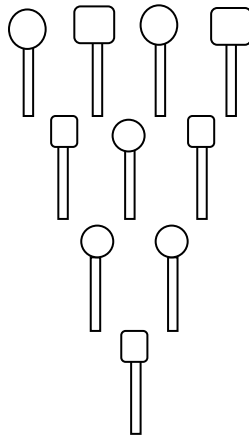

Knockdown Steel

LIPSA

Bowling 4 Steel

RULES: Practical Shooting Handbook, Latest Edition Course Designer: Michael Linsalata, Anthony Bruno

START POSITION: Standing in Box A. Gun is loaded with 10 rounds only. Muzzle of gun is touching table. Extra mags are on table or on belt.

STAGE PROCEDURE

At signal, engage all steel as they become visible from within Box A. Reload when necessary with mags from table or belt.

SCORING

SCORING: Comstock, 30 rounds, 150 points
TARGETS: 30 pieces of steel
SCORED HITS: Steel Down = 1A
START-STOP: Audible-Last Shot
PENALTIES: Procedural -10
Miss -10

P11-P20

Extra mags
(can be on
belt)

Muzzle of gun

Stage 5