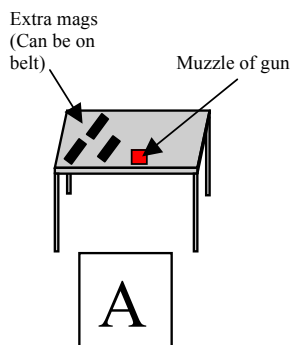

SCORING:	Comstock, 29 rounds, 145 points
TARGETS:	29 pieces of steel
SCORED HITS:	Steel Down = 1A
START-STOP:	Audible-Last Shot
PENALTIES:	Procedural -10
	Miss -10

STAGE PROCEDURE
At signal, engage all steel as it becomes visible from within Box A. Reload when necessary with mags from table or belt.

Stage 1

Knockdown Steel

LIPSA Snaking Steel

RULES: Practical Shooting Handbook, Latest Edition **Course Designer:** Michael Linsalata, Anthony Bruno

START POSITION: Standing in Box A. Gun is loaded with 10 rounds only. Muzzle of gun is touching table. Extra mags are on table or on belt.

STAGE PROCEDURE
At signal, engage all steel as they become visible from within Box A. Reload when necessary with mags from table or belt.

SCORING
SCORING: Comstock, 30 rounds, 150 points
TARGETS: 30 pieces of steel
SCORED HITS: Steel Down = 1A
START-STOP: Audible-Last Shot
PENALTIES: Procedural -10
Miss -10

Stage 2

Knockdown Steel

LIPSA

Rows of Steel

RULES: Practical Shooting Handbook, Latest Edition **Course Designer:** Michael Linsalata, Anthony Bruno

START POSITION: Standing in Box A. Gun is loaded with 10 rounds only. Muzzle of gun is touching table. Extra mags are on table or on belt.