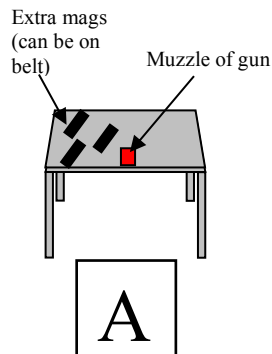

Stage 3

Knockdown Steel

LIPSA

Platoon of Steel

RULES: Practical Shooting Handbook, Latest Edition Course Designer: Michael Linsalata, Anthony Bruno

START POSITION: Standing in Box A. Gun is loaded with 10 rounds only. Muzzle of gun is touching table. Extra mags are on table or on belt.

STAGE PROCEDURE

At signal, engage all steel as they become visible from within Box A. Reload when necessary with mags from table or belt.

SCORING

SCORING:	Comstock, 30 rounds, 150 points
TARGETS:	30 pieces of steel
SCORED HITS:	Steel Down = 1A
START-STOP:	Audible-Last Shot
PENALTIES:	Procedural -10
	Miss -10

P1-P7

Dueling Tree
16 shots

P8-P14

Knockdown Steel

LIPSA

Bowling 4 Steel

RULES: Practical Shooting Handbook, Latest Edition Course Designer: Michael Linsalata, Anthony Bruno

START POSITION: Standing in Box A. Gun is loaded with 10 rounds only. Muzzle of gun is touching table. Extra mags are on table or on belt.